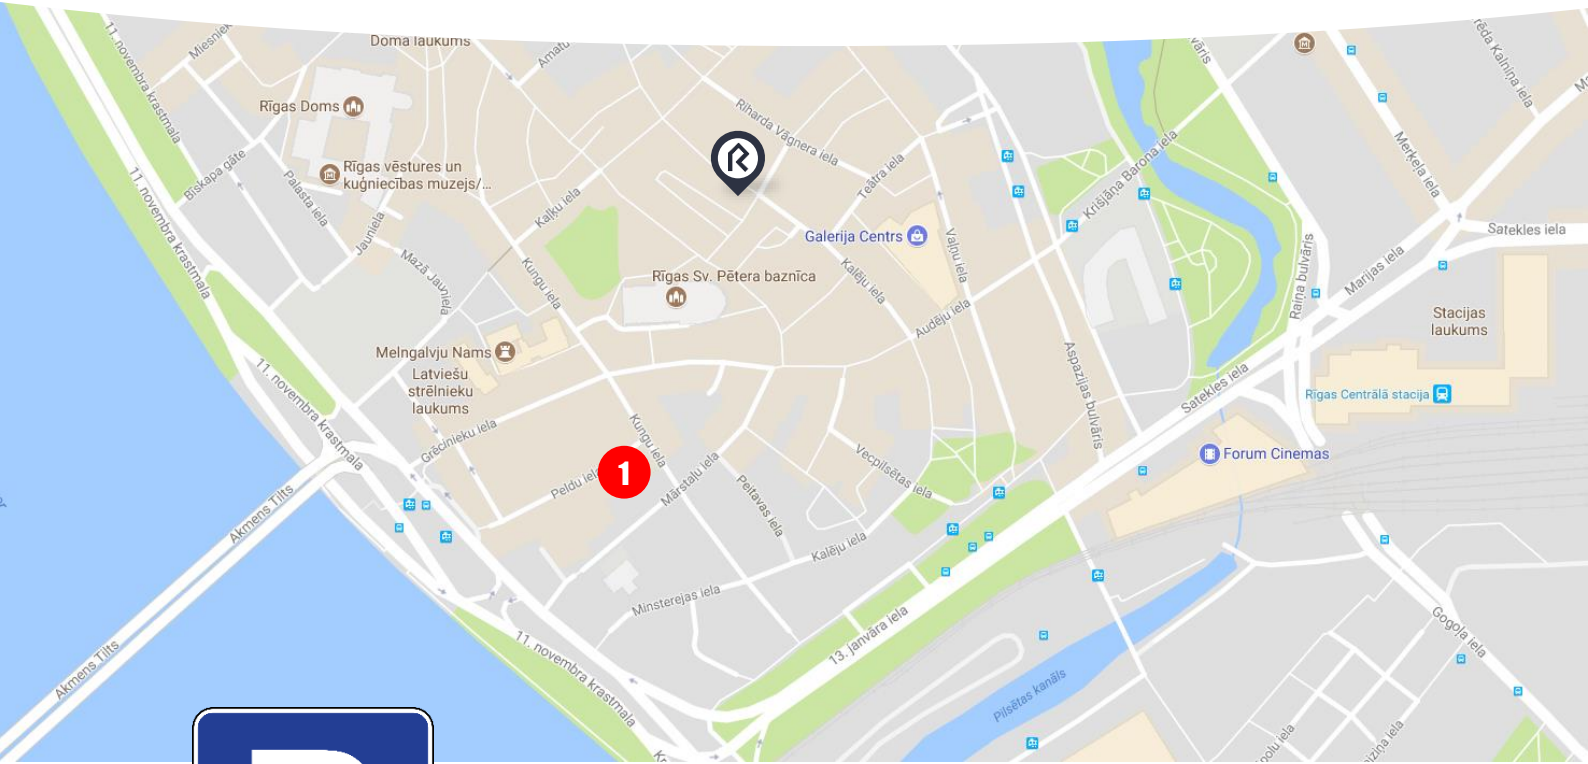

RIXWELL

HOTEL KONVENTA SĒTA

Parking options

RIGA OLD TOWN

[Kungu iela 19, Riga](#)

Approx. 3 min walk. **GPS:** 56°56'46.6"N 24°06'30.2"E

1 day / 15 €

Important!

Please be informed that the parking fee is for the period from 14:00 arrival day till 14:00 next day.
For the hours outside this period, payment should be done directly at the parking place.
Hourly charge is EUR 3.00