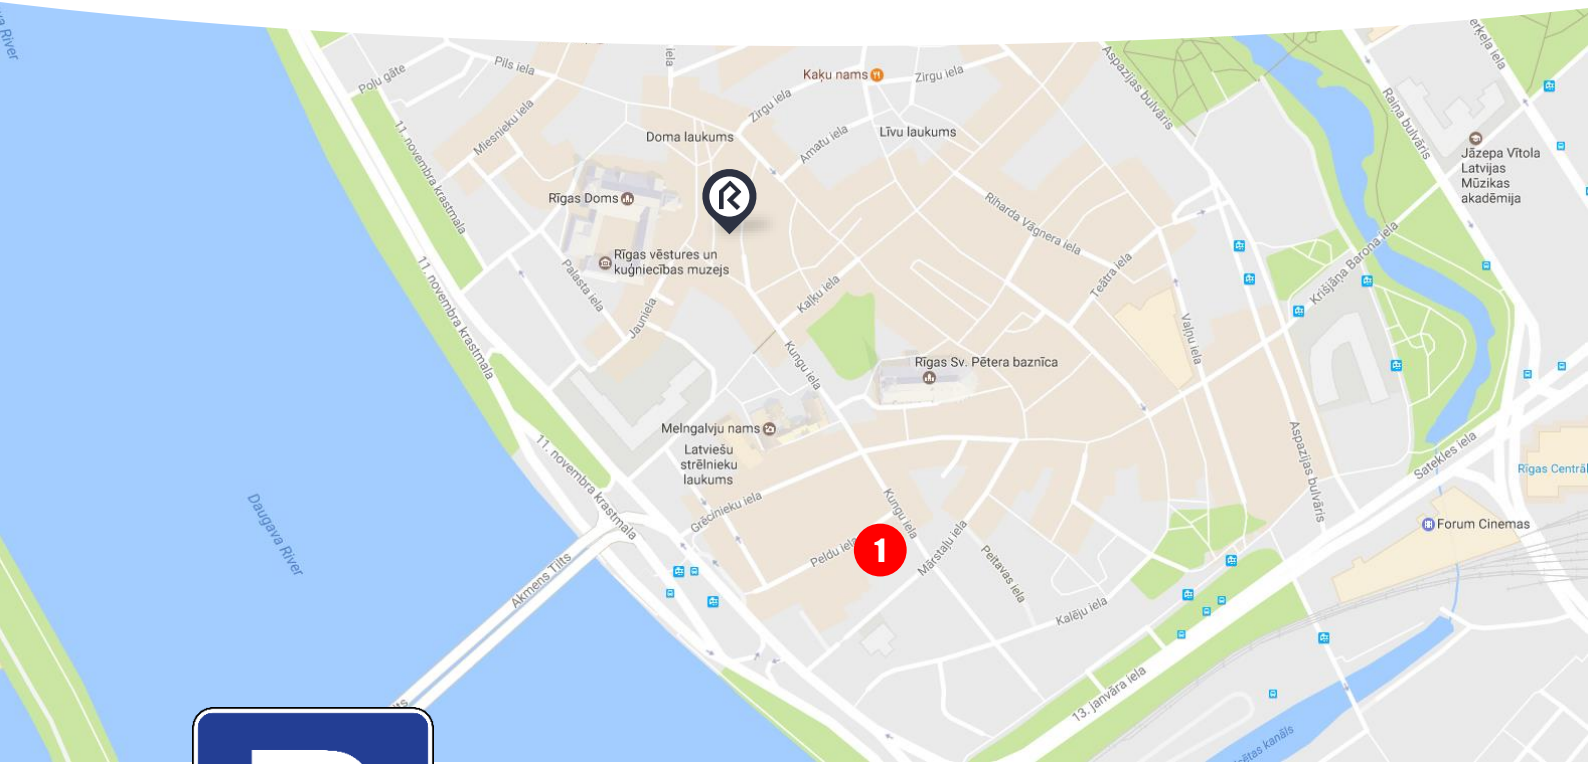

RIXWELL

DOMUS HOTEL

Parking options

RIGA OLD TOWN

1

[Kungu iela 19, Riga](#)

Approx. 5 min walk. **GPS:** 56°56'46.6"N 24°06'30.2"E

1 day / 15 €

Important!

Please be informed that the parking fee is for the period from 14:00 arrival day till 14:00 next day.
For the hours outside this period, payment should be done directly at the parking place.
Hourly charge is EUR 3.00