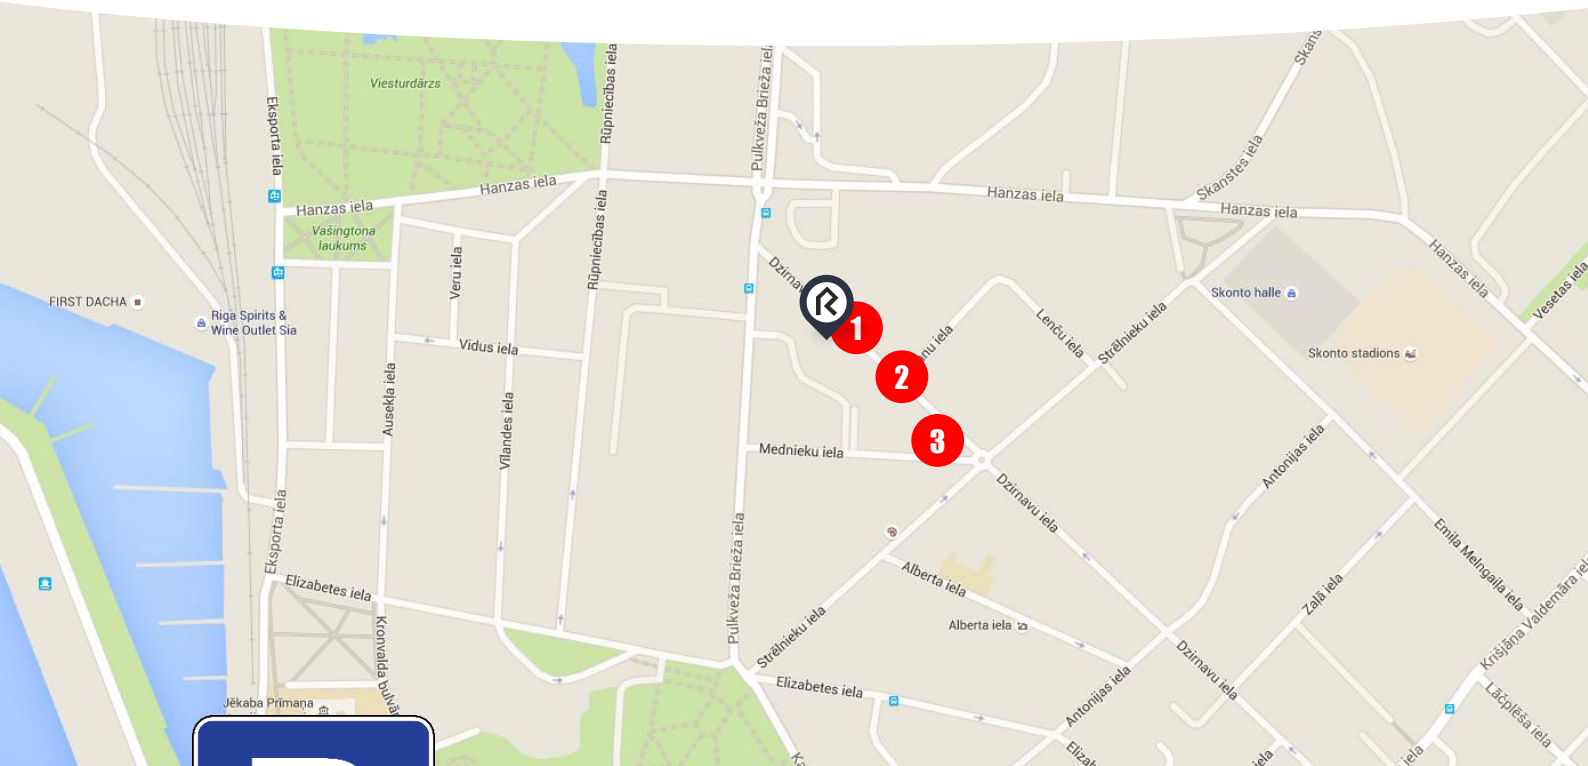

## Parking options

CLOSEST TO THE HOTEL

### [Dzirnavu iela 2, Riga](#)

1 day / **10 €**

Right next to the hotel, only 6 places available. Not for buses or large trucks.

### [Along the Dzirnavu street](#)

1st hour / **2 €**,  
each next / **2.50 €**

General public parking on the street upon availability.

**Zone B** rates for parking in Riga city center. **FREE OF CHARGE** only on working days from 20:00 till 08:00 and from Saturday 17:00 till Monday 08:00.

### [Mednieku iela 9, Riga](#)

1 day / **9 €**

Approx. 4 min walk to the hotel. Paid parking lot.

Hourly rate / **1.35 €**, from 20:00 till 8:00 / **3,50 €**, from 8:00 till 20:00 / **6 €**