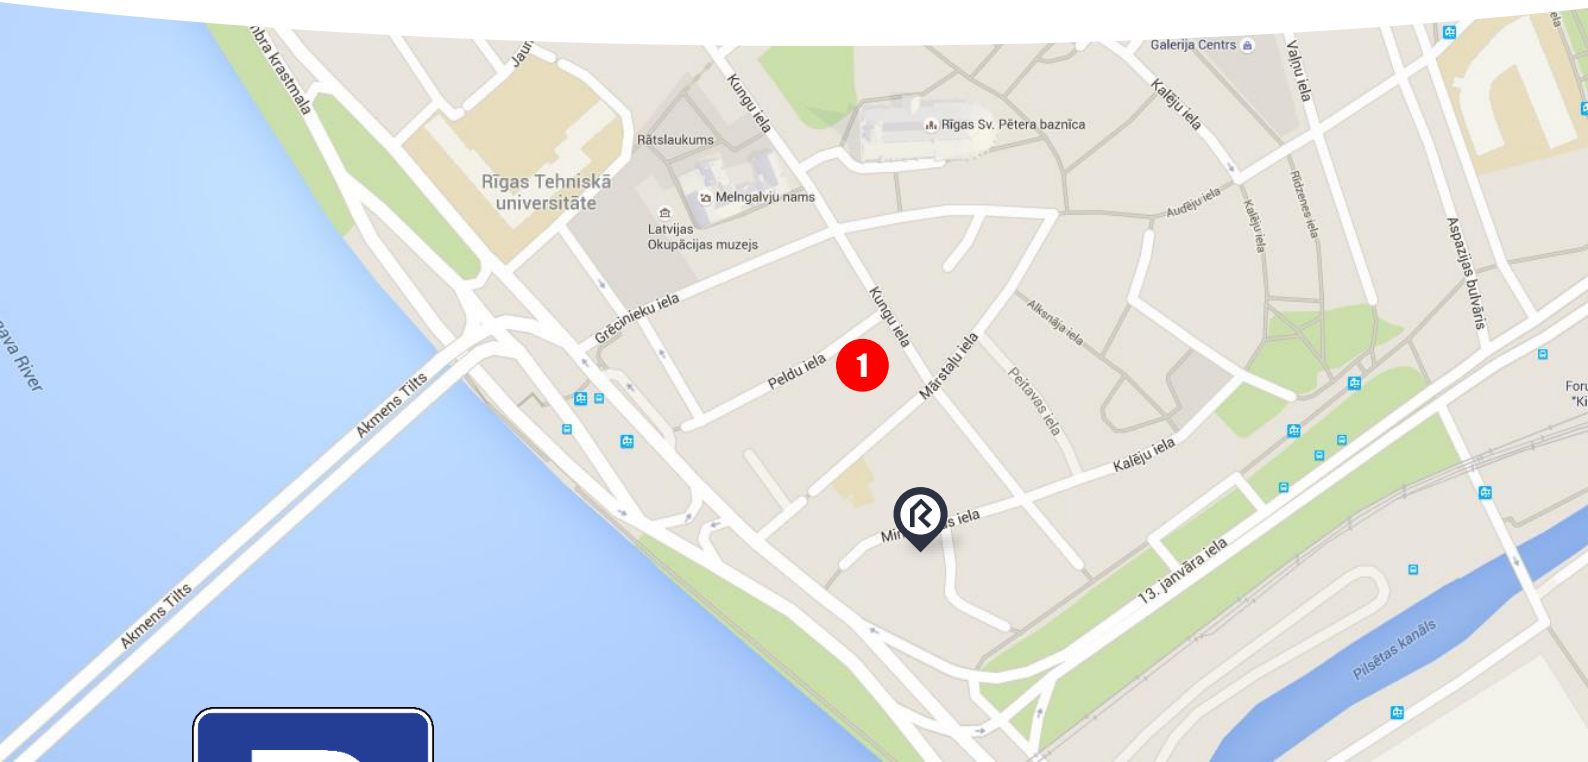

RIXWELL

OLD RIGA PALACE HOTEL

Parking options

RIGA OLD TOWN

[Kungu iela 19, Riga](#)

Approx. 3 min walk. **GPS:** 56°56'46.6"N 24°06'30.2"E

1 day / 15 €

Important!

Please be informed that the parking fee is for the period from 14:00 arrival day till 14:00 next day.

For the hours outside this period, payment should be done directly at the parking place.

Hourly charge is EUR 3.00