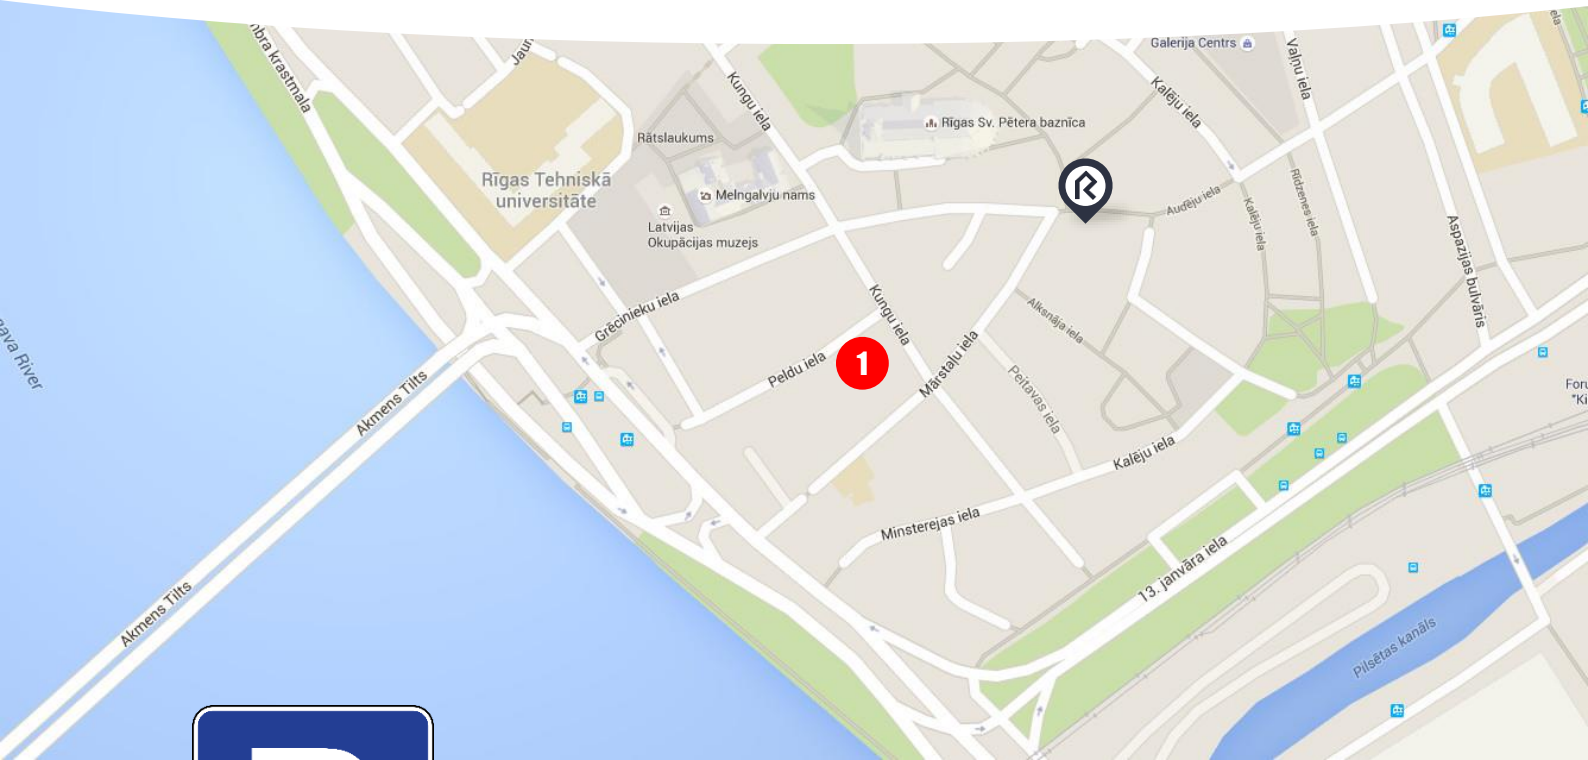

## Parking options

RIGA OLD TOWN

### [Kungu iela 19, Riga](#)

Approx. 3 min walk. **GPS:** 56°56'46.6"N 24°06'30.2"E

1 day / 15 €

#### **Important!**

Please be informed that the parking fee is for the period from 14:00 arrival day till 14:00 next day.  
For the hours outside this period, payment should be done directly at the parking place.  
Hourly charge is EUR 3.00